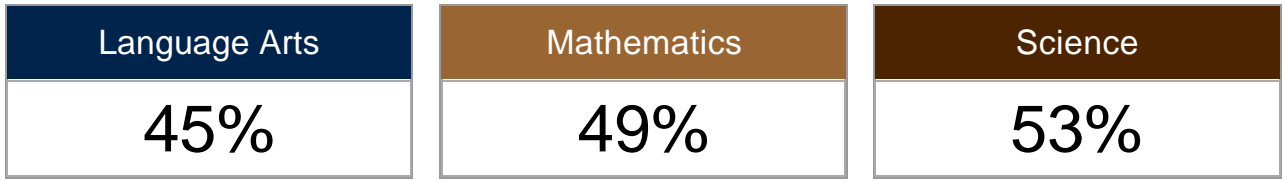

School Year
2017/2018

District
Washington District

School
Hurricane School

Grades
All

Grades 6-8 science achievement data and all levels of science growth data are not included in this release and will be available later this fall.

SAGE Results for Hurricane School

2018 SAGE % Proficient

SAGE Results for Hurricane School by Demographic Group

Demographic Categories	Language Arts % Prof	Mathematics % Prof	Science % Prof
All Students	45.1%	49.3%	52.6%
American Indian	N<10	N<10	N<10
Asian	N<10	N<10	N<10
Caucasian	49.6%	52.6%	57.2%
Hispanic	20%-29%	20%-29%	20%-29%
Multiple Races	N<10	N<10	N<10
Pacific Islander	N<10	N<10	N<10
Female	52.6%	51.9%	52.9%
Male	36.9%	46.4%	52.2%
Economically Disadvantaged	37.2%	44.1%	46.2%
Limited English Proficiency	11%-19%	20%-29%	≤20%
Students with Disabilities	13.0%	18.5%	11%-19%
Mobile	30%-39%	20%-29%	≤20%