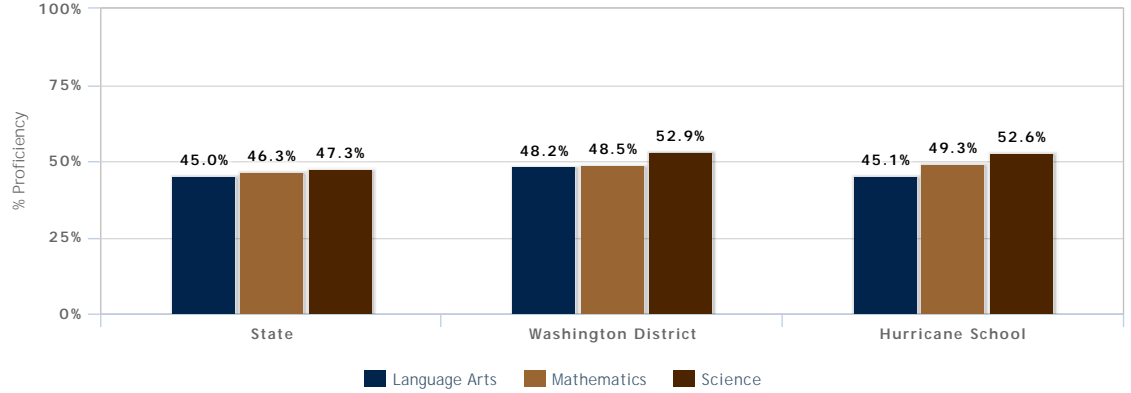

School Year
2017/2018

District
Washington District

School
Hurricane School

Grades
All

Grades 6-8 science achievement data and all levels of science growth data are not included in this release and will be available later this fall.

SAGE Results for Hurricane School

2018 SAGE % Proficient

SAGE Results for Hurricane School by Demographic Group

Demographic Categories	Language Arts % Prof	Mathematics % Prof	Science % Prof
All Students	45.1%	49.3%	52.6%
American Indian	N<10	N<10	N<10
Asian	N<10	N<10	N<10
Caucasian	49.6%	52.6%	57.2%
Hispanic	20%-29%	20%-29%	20%-29%
Multiple Races	N<10	N<10	N<10
Pacific Islander	N<10	N<10	N<10
Female	52.6%	51.9%	52.9%
Male	36.9%	46.4%	52.2%
Economically Disadvantaged	37.2%	44.1%	46.2%
Limited English Proficiency	11%-19%	20%-29%	≤20%
Students with Disabilities	13.0%	18.5%	11%-19%
Mobile	30%-39%	20%-29%	≤20%